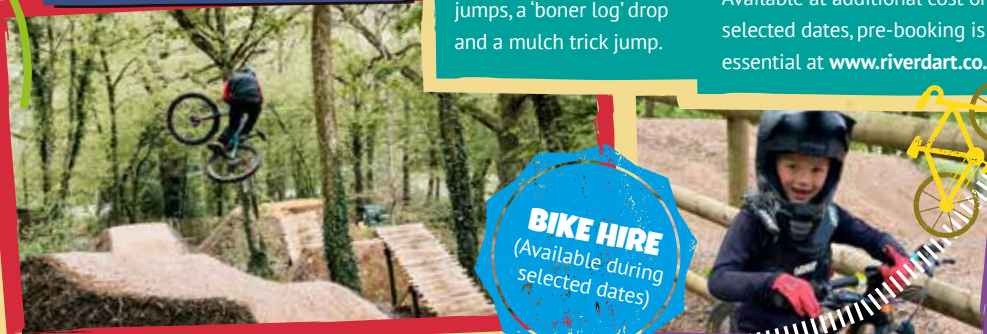

BIKE HIRE
(Available during selected dates)