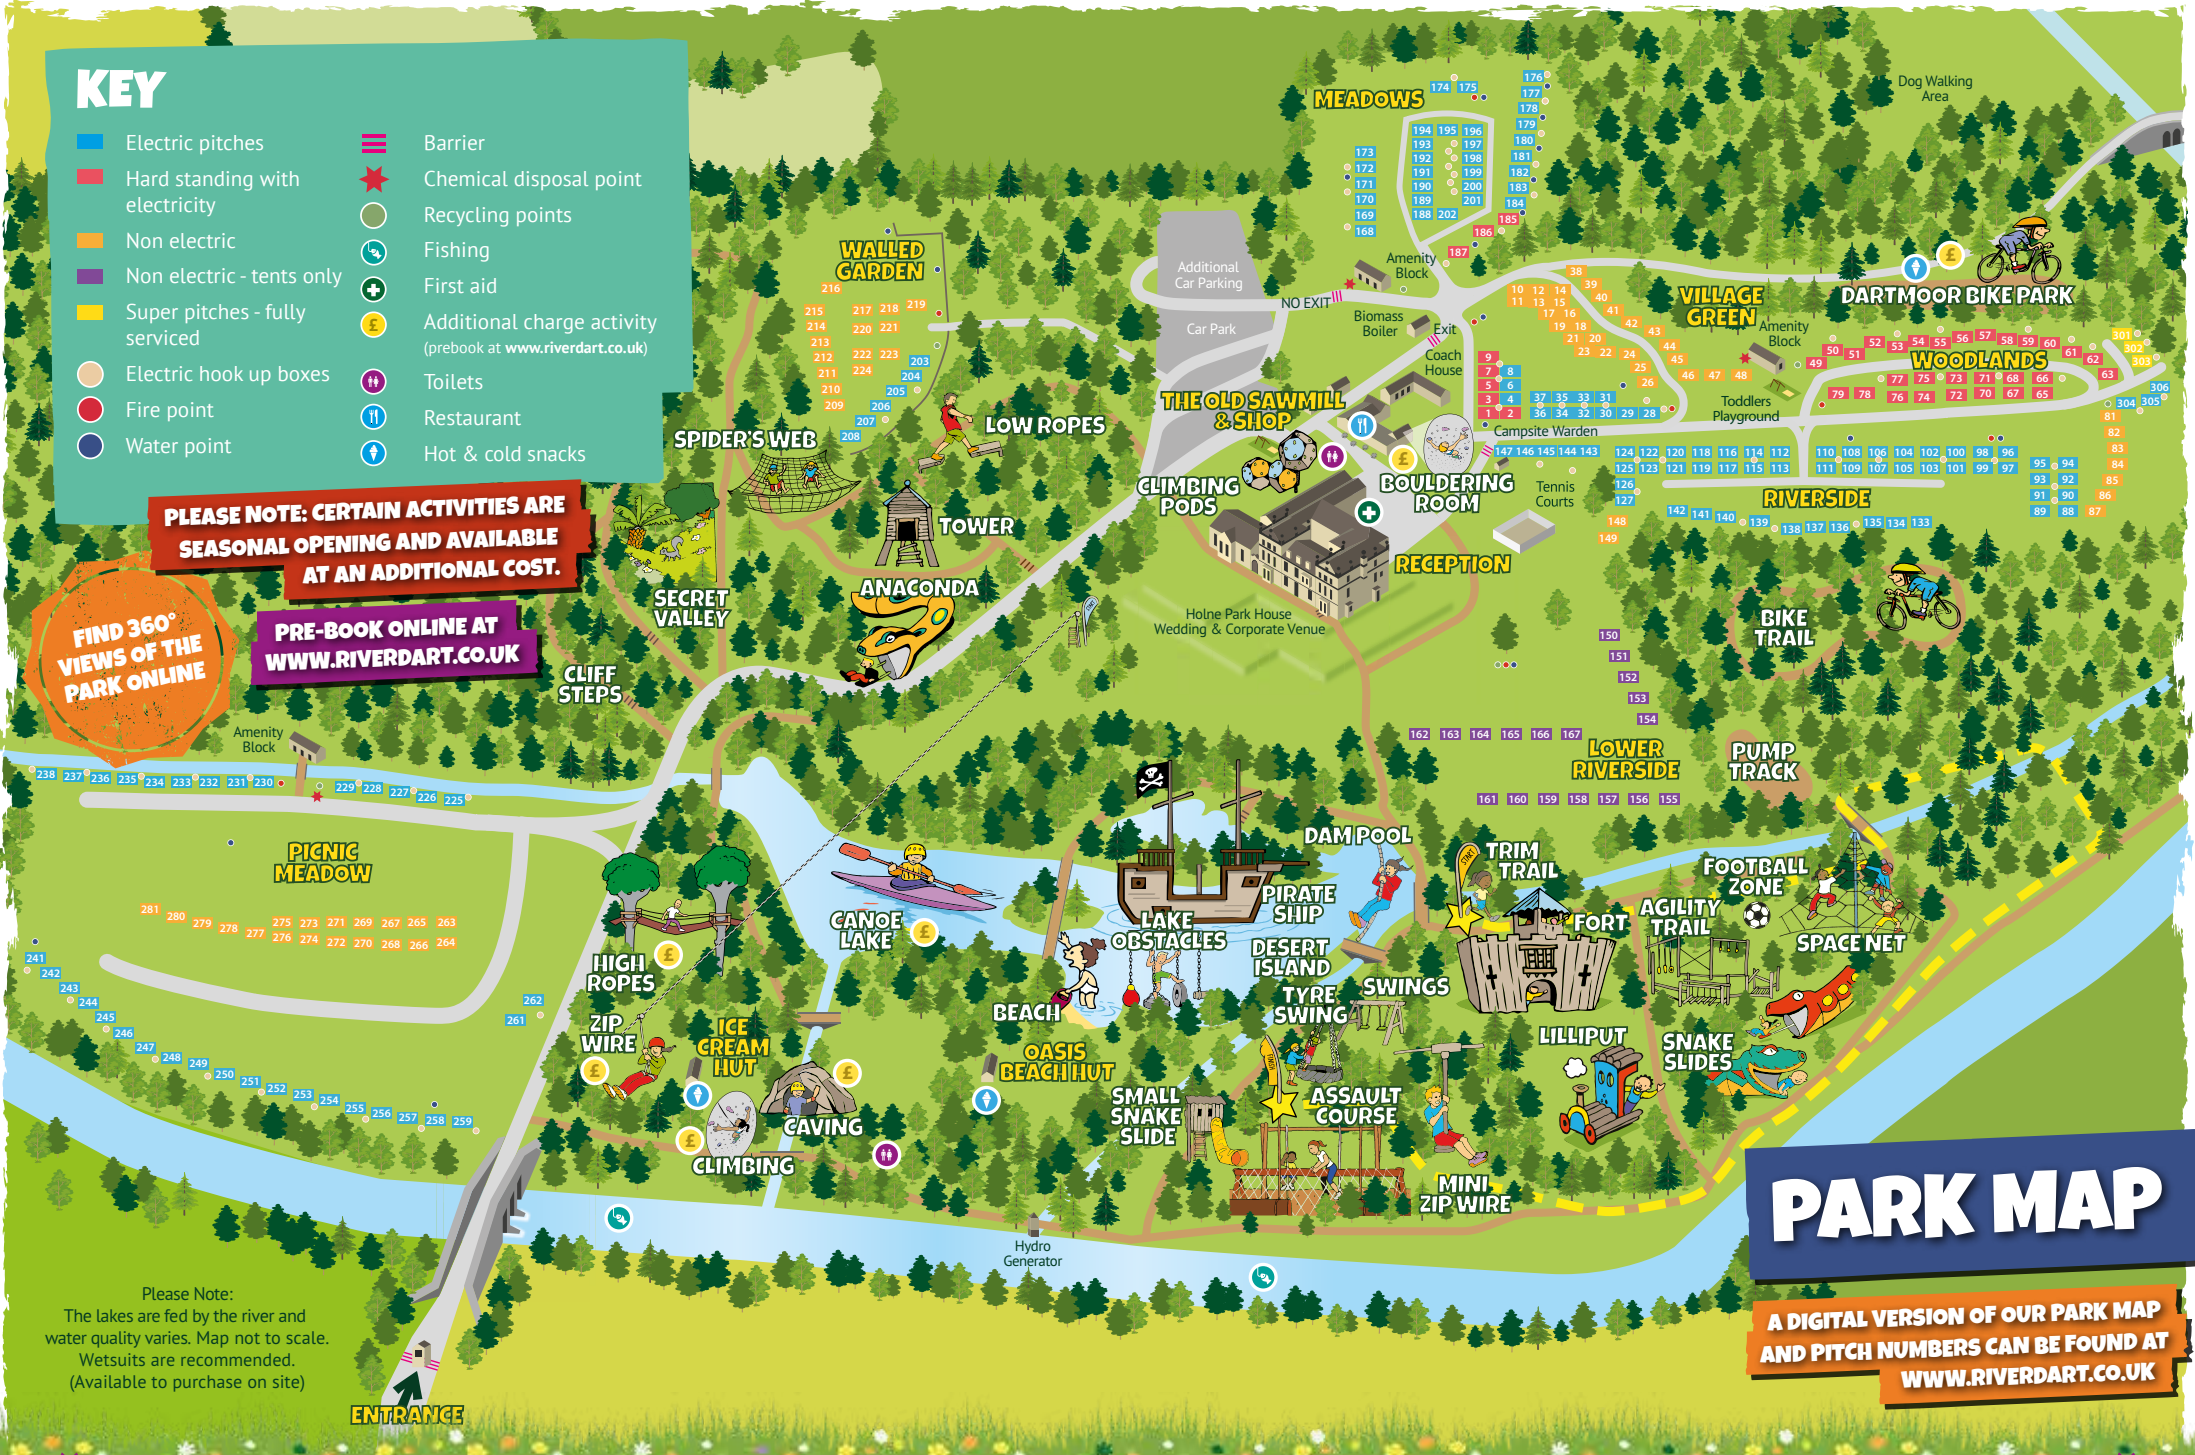

# CAMPING & TOURING AT THE RIVER DART COUNTRY PARK

2023

# YOUR RIVER DART ADVENTURE AWAITS...

## FUN-FILLED FAMILY HOLIDAYS START AT RIVER DART!

Set in the beautiful Devonshire countryside, River Dart Country Park is a multi-award-winning family campsite and visitor attraction near Ashburton.

Explore over 90 acres of picturesque parkland, exciting playgrounds, and stunning landscape within Dartmoor National Park. Family getaways in 2023 are made for outdoor adventure!

# UNFORGETTABLE FAMILY HOLIDAYS

**DOG FRIENDLY**

**ELECTRIC HOOK UP POINTS AVAILABLE AND SUPER PITCHES**