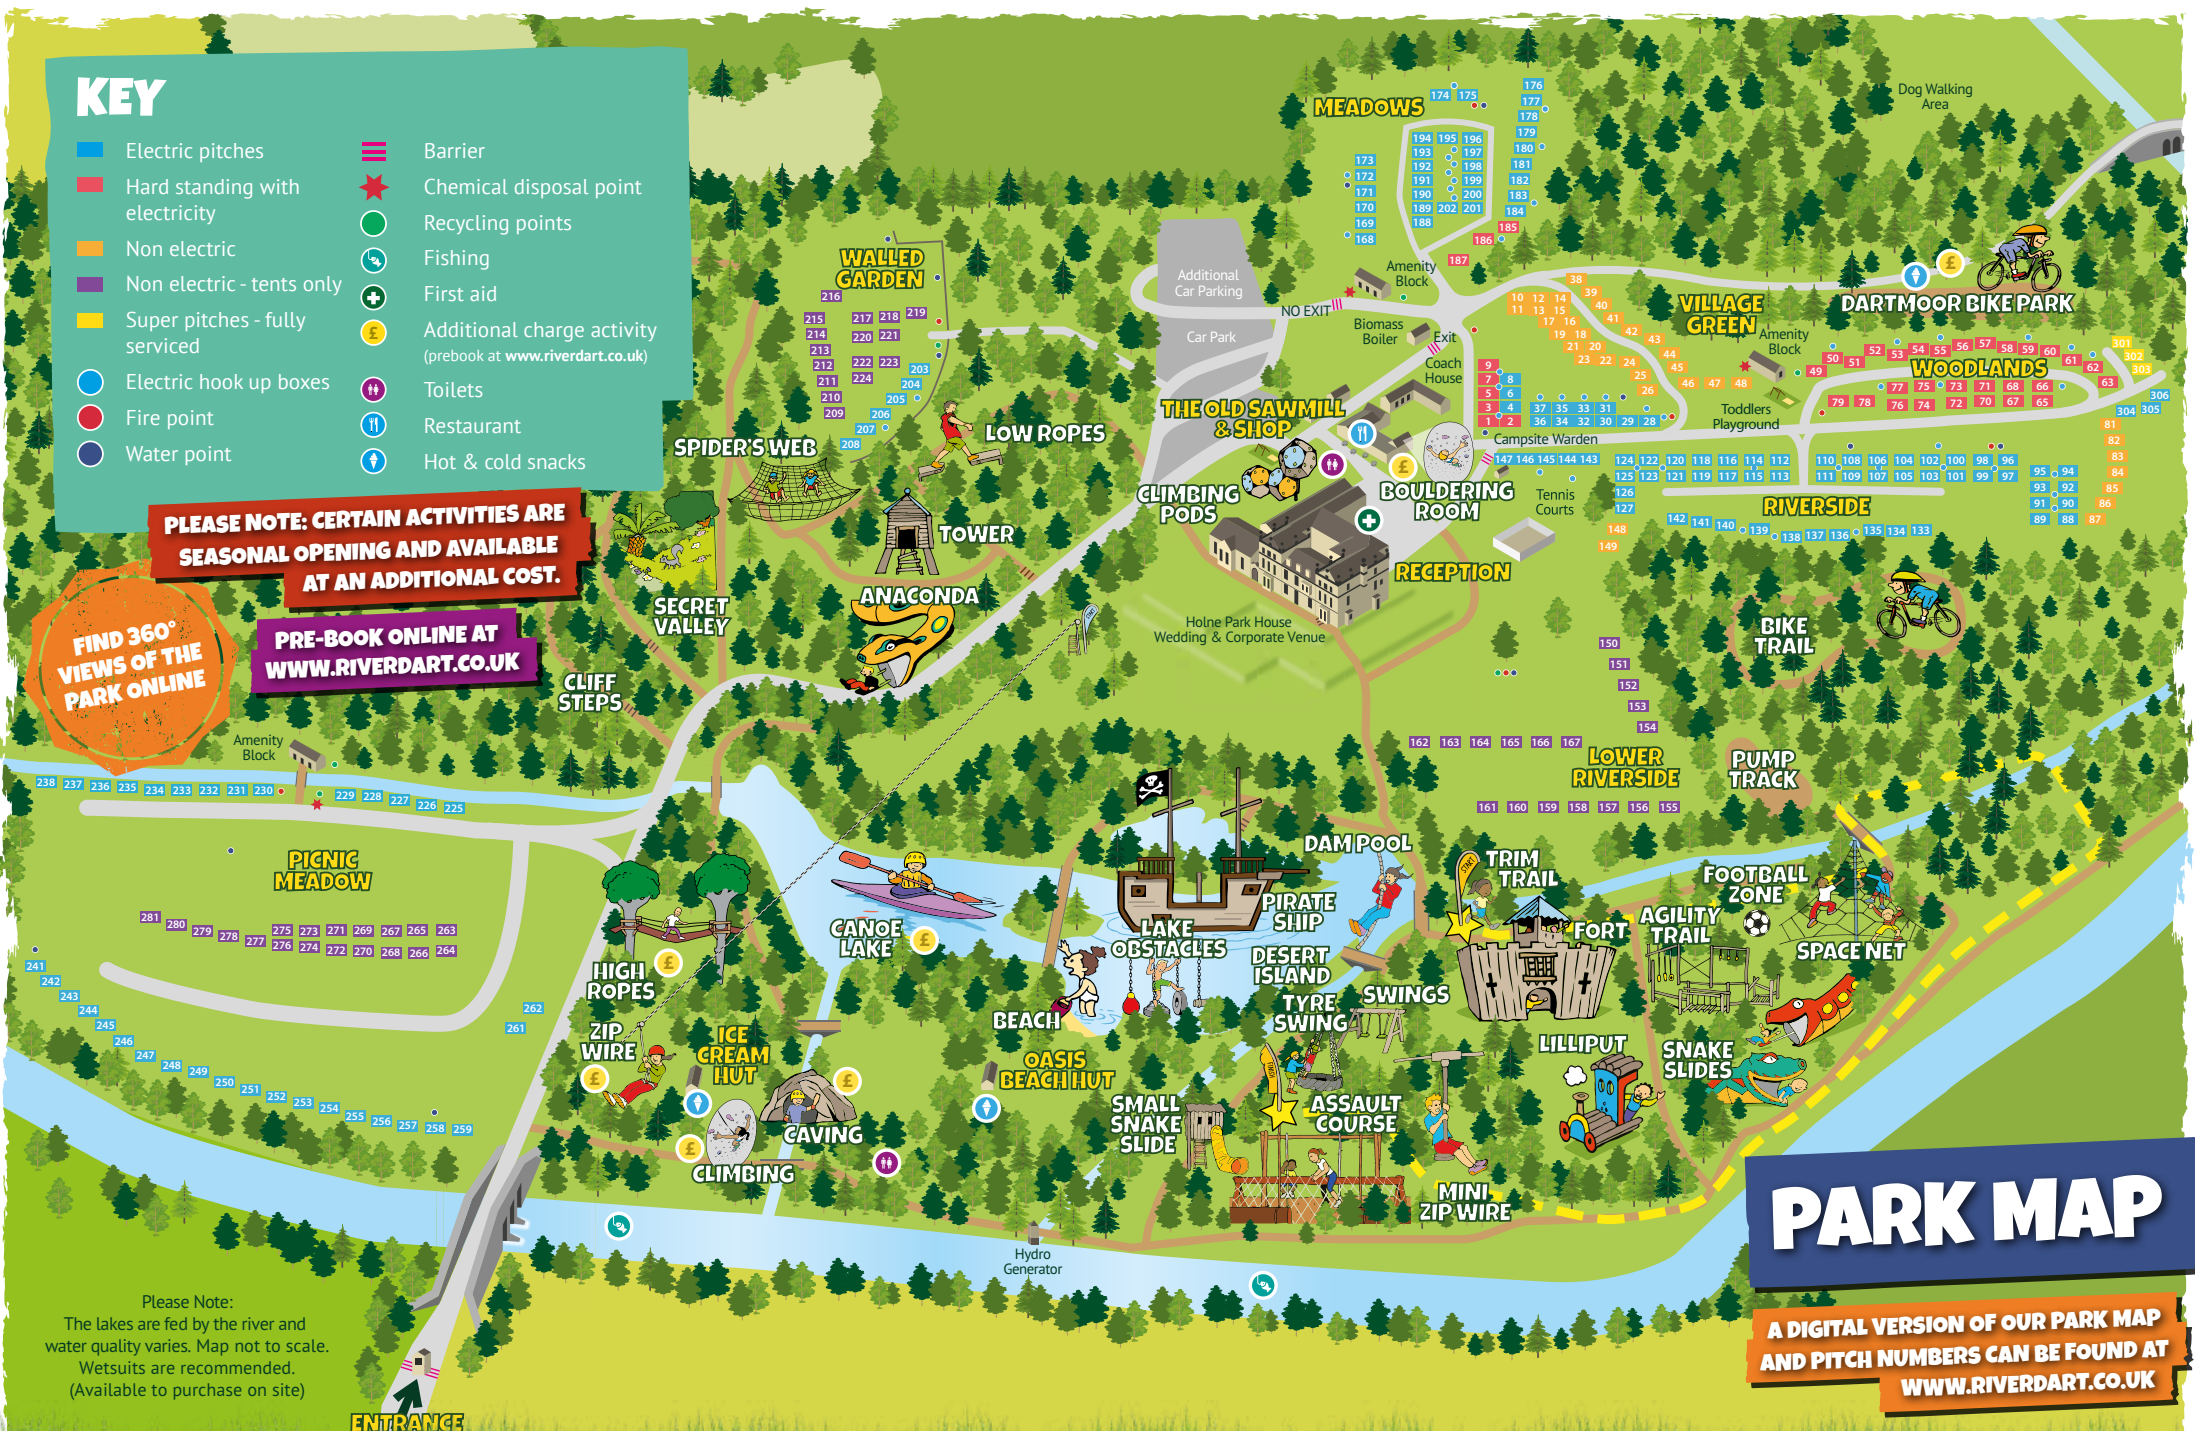

MULTI-AWARD-WINNING ATTRACTION AND CAMPSITE

90 ACRES OF PARKLAND AND PLAYGROUNDS TO EXPLORE

FOLLOW US ON...

WELCOME TO RIVER DART COUNTRY PARK!

"GREAT CAMPING EXPERIENCE"

"Great camping experience for all the family. Large camping spaces, quiet in the evening, lovely waters to play in on hot days. Great food and drink served any way you like. Will come back again and again!"

YOUR RIVER DART ADVENTURE AWAITS...

FUN-FILLED FAMILY HOLIDAYS START AT RIVER DART!

Set in the beautiful Devonshire countryside, River Dart Country Park is a multi-award-winning family campsite and visitor attraction near Ashburton.

Explore over 90 acres of picturesque parkland, exciting playgrounds, and stunning landscape within Dartmoor National Park. Family getaways in 2023 are made for outdoor adventure!

WATER FUN

DARTMOOR BIKE PARK

PARK MAP

A DIGITAL VERSION OF OUR PARK MAP AND PITCH NUMBERS CAN BE FOUND AT WWW.RIVERDART.CO.UK

UNFORGETTABLE FAMILY HOLIDAYS

DOG FRIENDLY

ELECTRIC HOOK UP POINTS AVAILABLE AND SUPER PITCHES

CAMPING & TOURING